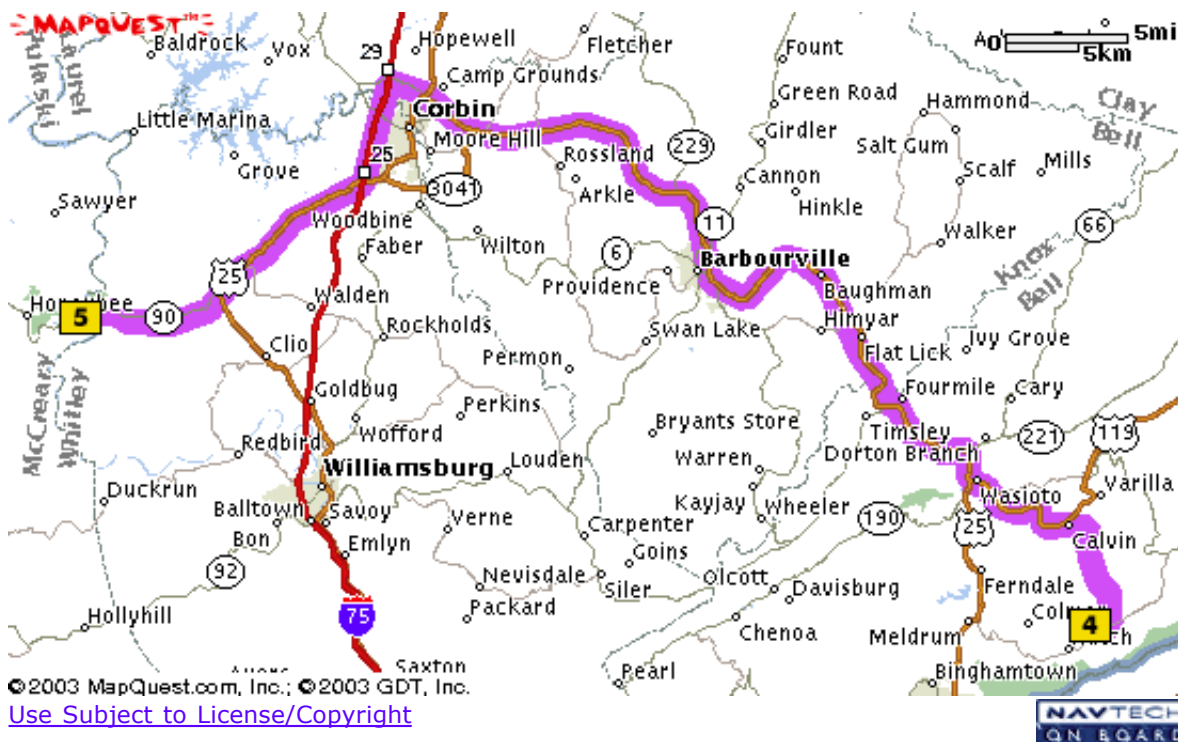

### plan your trip!

- [Your Route](#)
- [What's Nearby](#)

### it's a trip!

- [Your Trip Plan](#)
- [Save Your Trip](#)
- [Saved Trips](#)
- [New Trip Plan](#)

**YOU ARE HERE:**

[Road Trip Planner](#) > [Your Route](#) > Segment # 5: Driving Directions

**FROM:** CUMBERLAND GAP NATIONAL HIST. P, KY      **TO:** CUMBERLAND FALLS STATE PARK, KY

**DIRECTIONS**

- 1:** Start out going South on HARVEY BELL RD toward KY-217.
- 2:** Turn LEFT onto KY-217.
- 3:** Turn LEFT onto KY-1344.
- 4:** Turn LEFT onto KY-1344.
- 5:** Turn RIGHT onto KY-1534.
- 6:** Turn LEFT onto US-119.
- 7:** Turn RIGHT onto US-25E/ROBERT L. MADDON BYP/PASCAL COSTAZONA JR MEMORIAL HWY. Continue to follow US-25E S.
- 8:** Merge onto I-75 S via the ramp- on the left.
- 9:** Take the US-25W exit- exit number 25- toward CORBIN.
- 10:** Take the ramp toward CUMBERLAND FALLS.
- 11:** Turn RIGHT onto US-25W/CUMBERLAND FALLS HWY. Continue to follow US-25W.
- 12:** Turn SLIGHT RIGHT onto KY-90.

**TOTAL DISTANCE:**  
**64.98 miles**

These directions are informational only. No representation is made or warranty given as to their content, road conditions or route usability or expeditiousness. User assumes all risk of use. MapQuest and its suppliers assume no responsibility for any loss or delay resulting from such use.